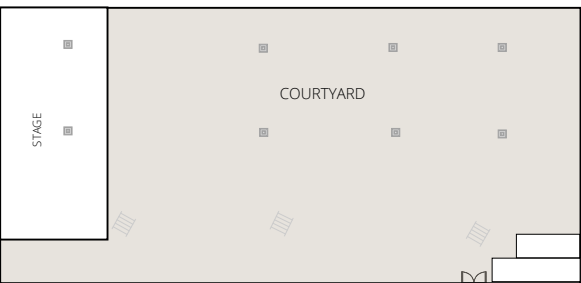

COMPACTOR

BRIDAL SUITE  
THE COLLECTIVE  
AT MASS MARKET

127'

COURTYARD

STAGE

60'0"

154'

ART/  
ifact

FOYER

STORAGE

CATERING  
FINISHING  
KITCHEN

BAR

DRY STORAGE

RAMP

58'

101'