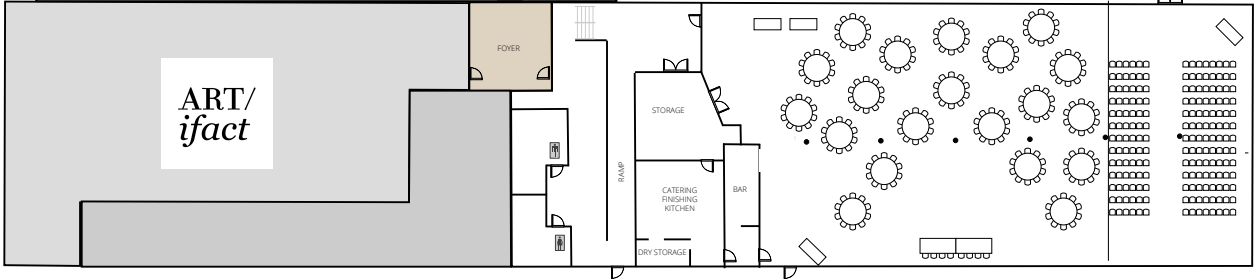

COMPACTOR

BRIDAL SUITE
THE COLLECTIVE
AT MASS MARKET

127'

COURTYARD

STAGE

60'0"

154'

ART/
ifact